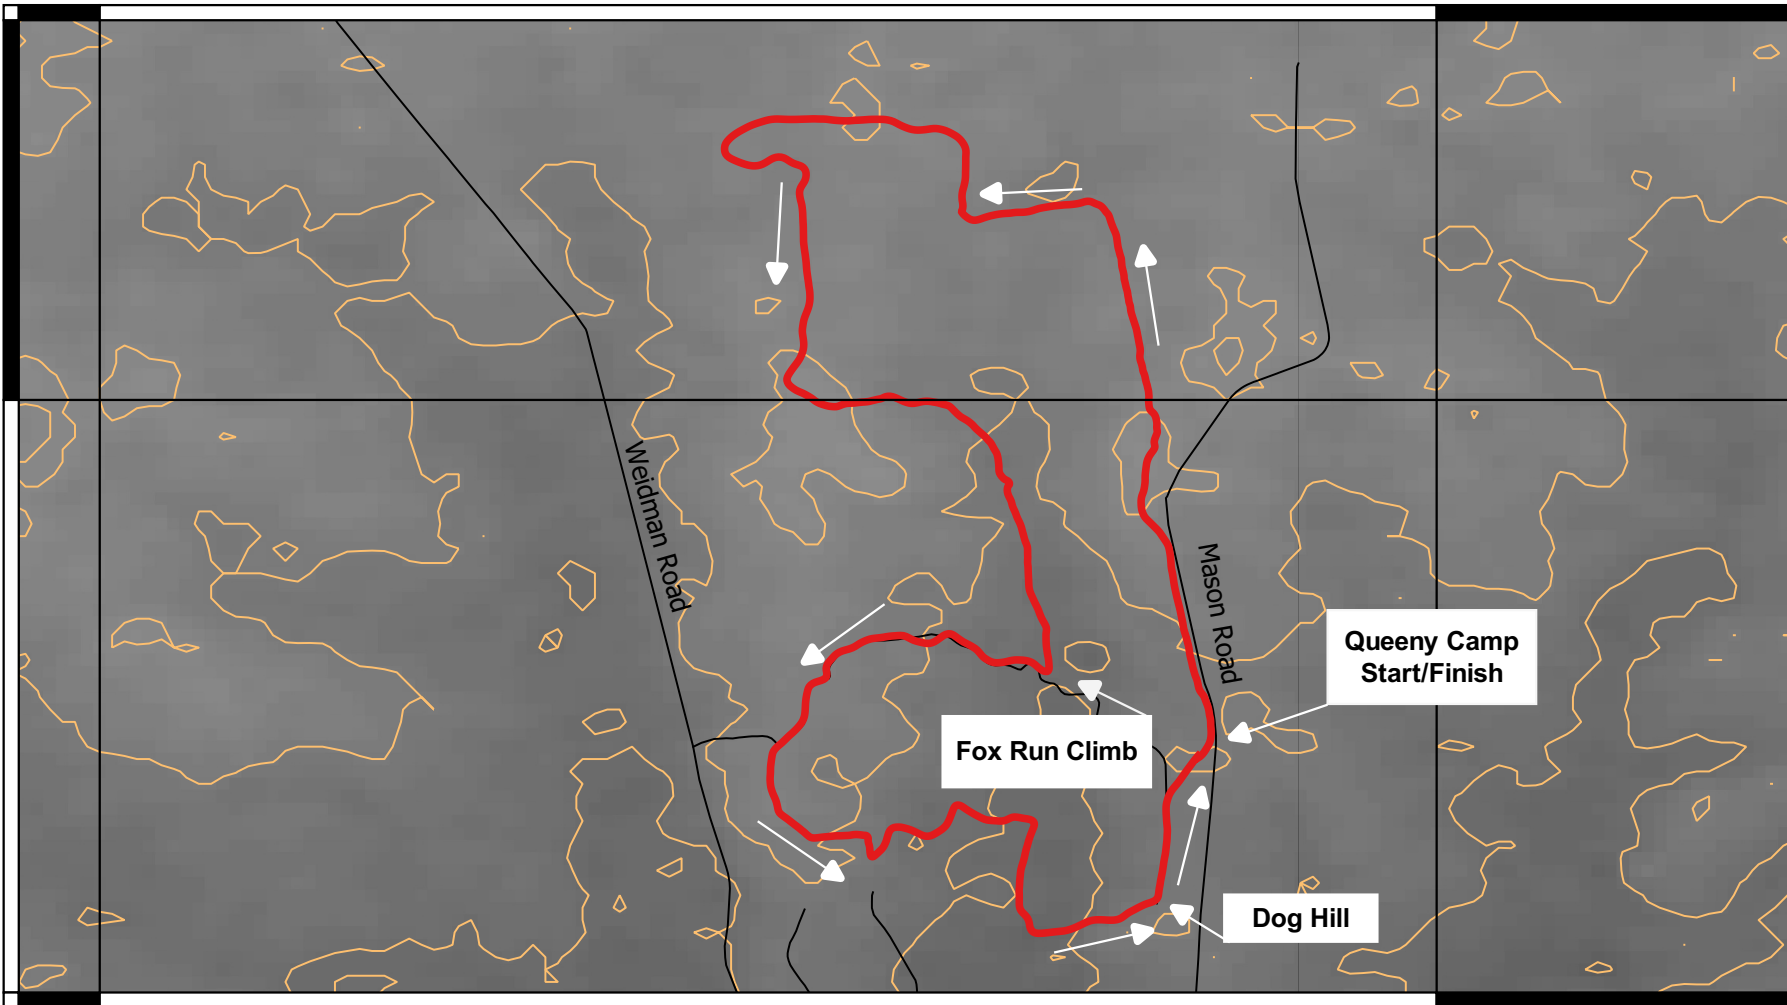

90°30'36.0"W

90°28'48.0"W

38°37'12.0"N

- Course
- Roads

90°30'36.0"W

90°28'48.0"W

Queeny Backyard Counter-Clockwise